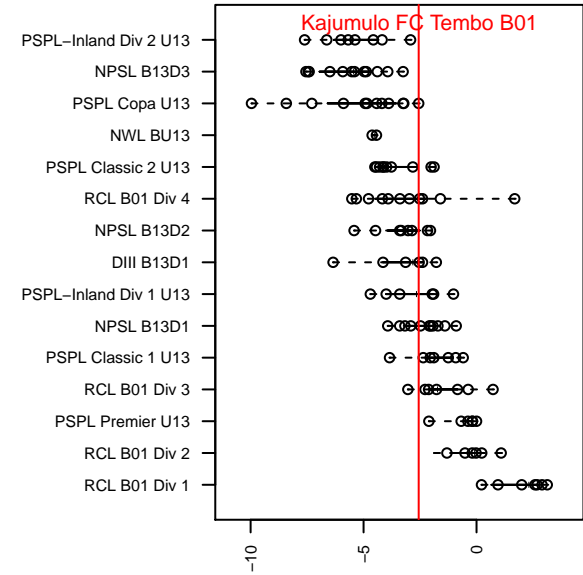

**attack and defense rating
relative to others at age
and all opponents in last 13 months**