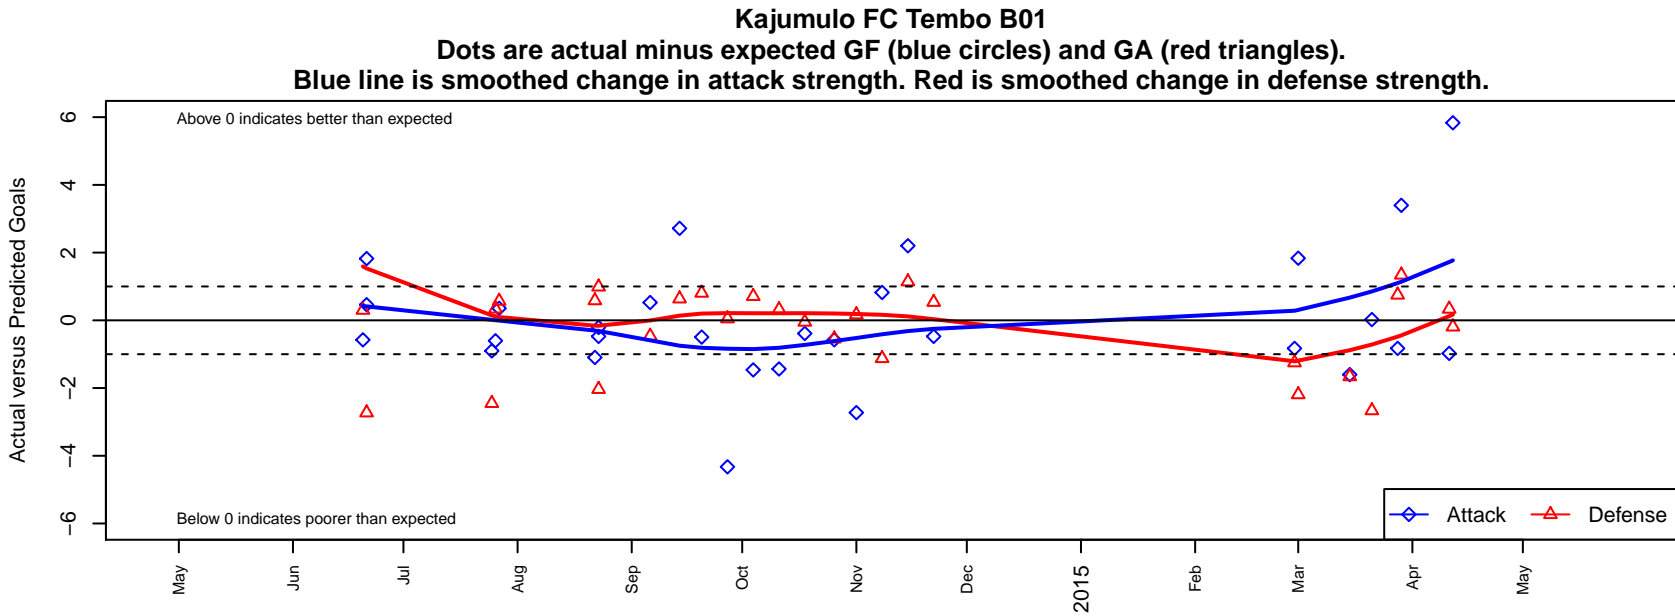

Kajumulo FC Tembo B01

Kajumulo FC
 Seattle, WA
 B01 total strength=830
 attack=1.39 defense=0.88
 fall league = PSPL Copa U13
 spr league = Spr PSPL Classic 1 U13

alt names used:
 Kajumulo FC Tembo 01
 KAJUMULO FC TEMBO 01 (WA)
 KAJUMULO FC TEMBO 01
 Kajumulo FC Tembo
 Kajumulo FC Tembo 01

Venues played:
 2014 Snohomish United Invit U13 Gold
 2014 Sounders FC Cup BU13
 2014 REDAPT Cup Silver U13
 2014 PSPL Copa U13
 2014 Spr PSPL Classic 1 U13

**attack and defense variance (black dot)
relative to other teams
and top 10 in region**