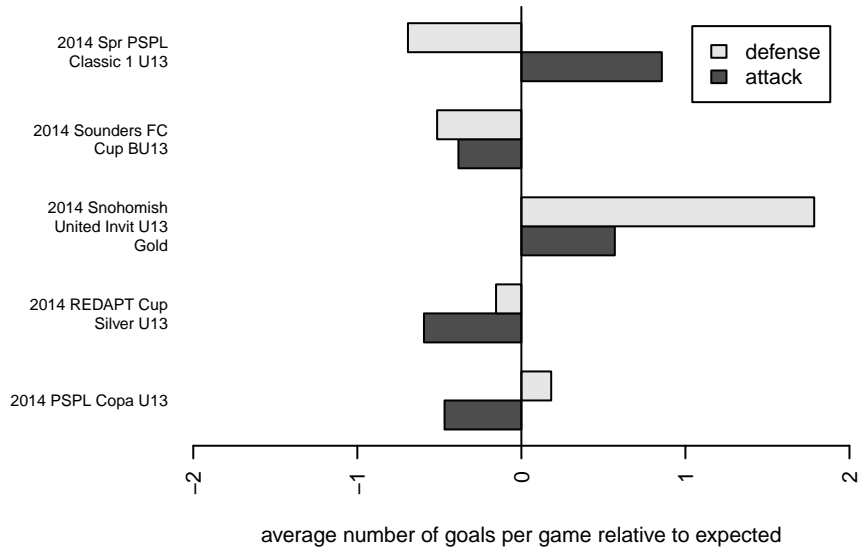

Performance relative to 13 month average